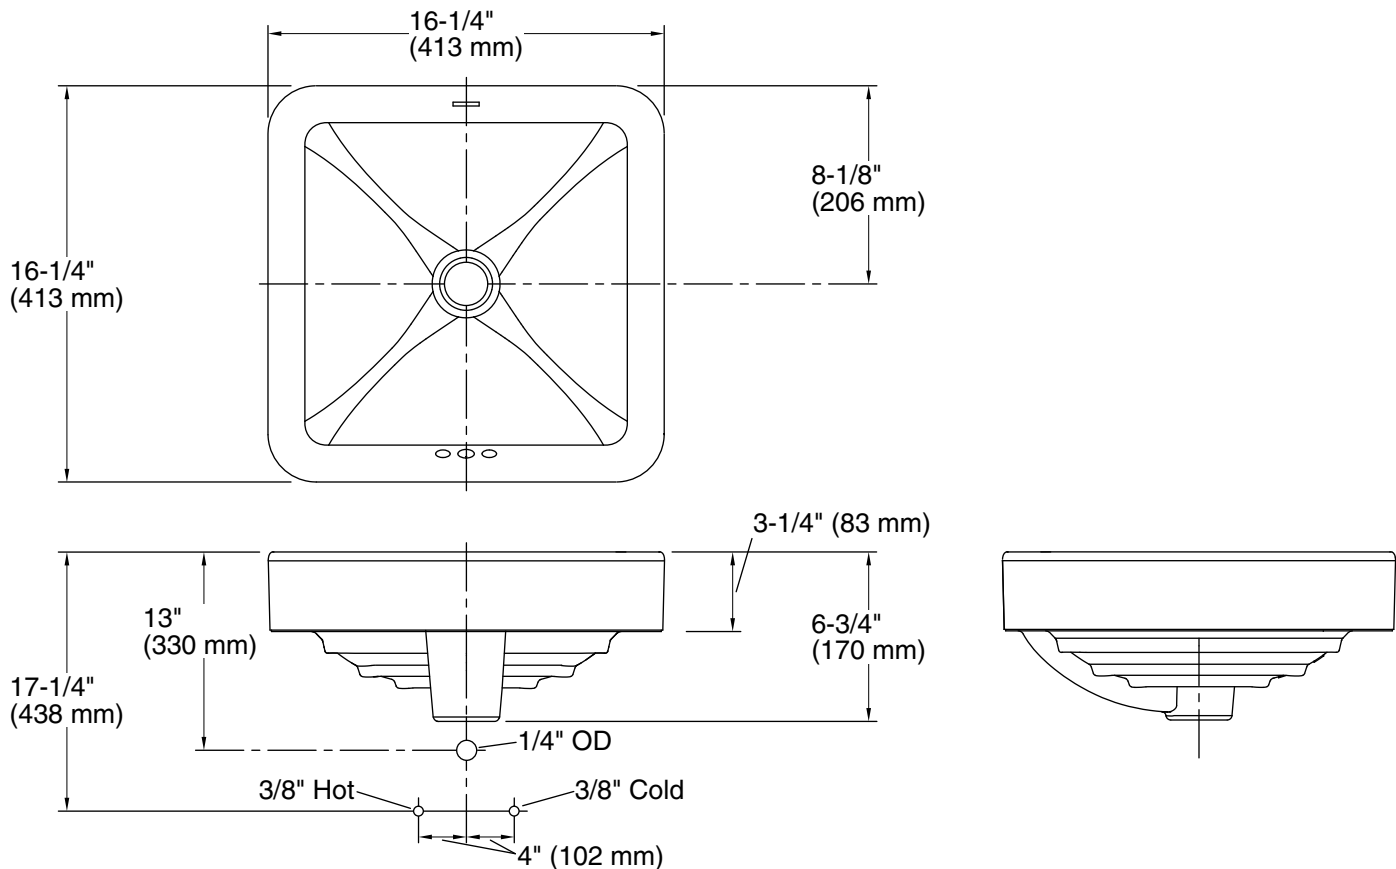

Features

- No faucet holes; requires wall- or counter-mount faucet.

Material

- Vitreous china.

Installation

- Drop-in or vessel.

ADA CSA B651

Codes/Standards

Technical Information

All product dimensions are nominal.

Bowl configuration:	Single
Installation:	Vessel
Bowl area (Only):	Length: 15-3/4" (400 mm) Width: 15-3/4" (400 mm) Water depth: 3-3/4" (95 mm)
Drain hole:	1-3/4" (44 mm)
Template:	1144642-7, required, included